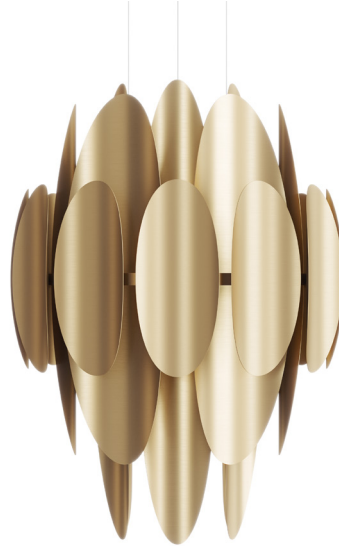

SOVEREIGN

Sovereign collection features a range of models, each one embodying timeless elegance and modern innovation. Handmade aluminium petals, meticulously arranged upon a round frame, evoking a sense of regal splendour in every space they illuminate. Powerful up- and downlight in combination with a decorative all round light source to light up the art piece itself.

Handcrafted in the Netherlands, made entirely of aluminium.

SOVEREIGN 100

height 700 mm | diameter 1000 mm

SOVEREIGN 75

height 950 mm | diameter 750 mm

SOVEREIGN 140

height 450 mm | diameter 1400 mm

MATERIAL & COLOUR

BLACK BRONZE GOLD CHAMPAGNE SILVER PINK GREEN

CUSTOM COLOURS UPON REQUEST

- + Crafted from anodised aluminium available in 7 standard JSPR colors.
- + Operates on 240V / 120V and 12V on request.
- + Dimmable LED
- + Customisation upon request.